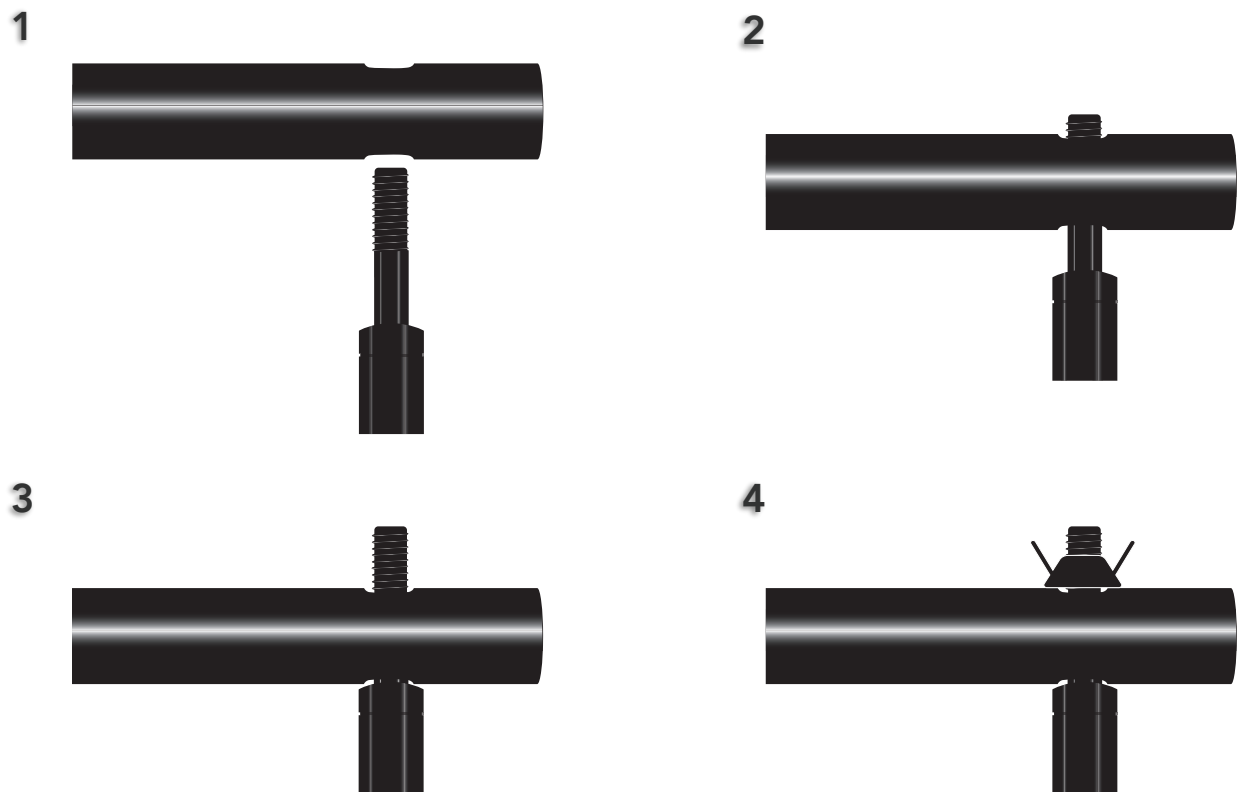

REMOTE PRESENTER KIT

THE PACKAGE INCLUDES

3 CROSS BARS

4 SPRING CLAMPS

2 SUPPORT STANDS

ASSEMBLE THE CROSS BAR

ASSEMBLE THE CROSS BAR

ASSEMBLED STAND

ASSEMBLED STAND WITH GREEN SCREEN